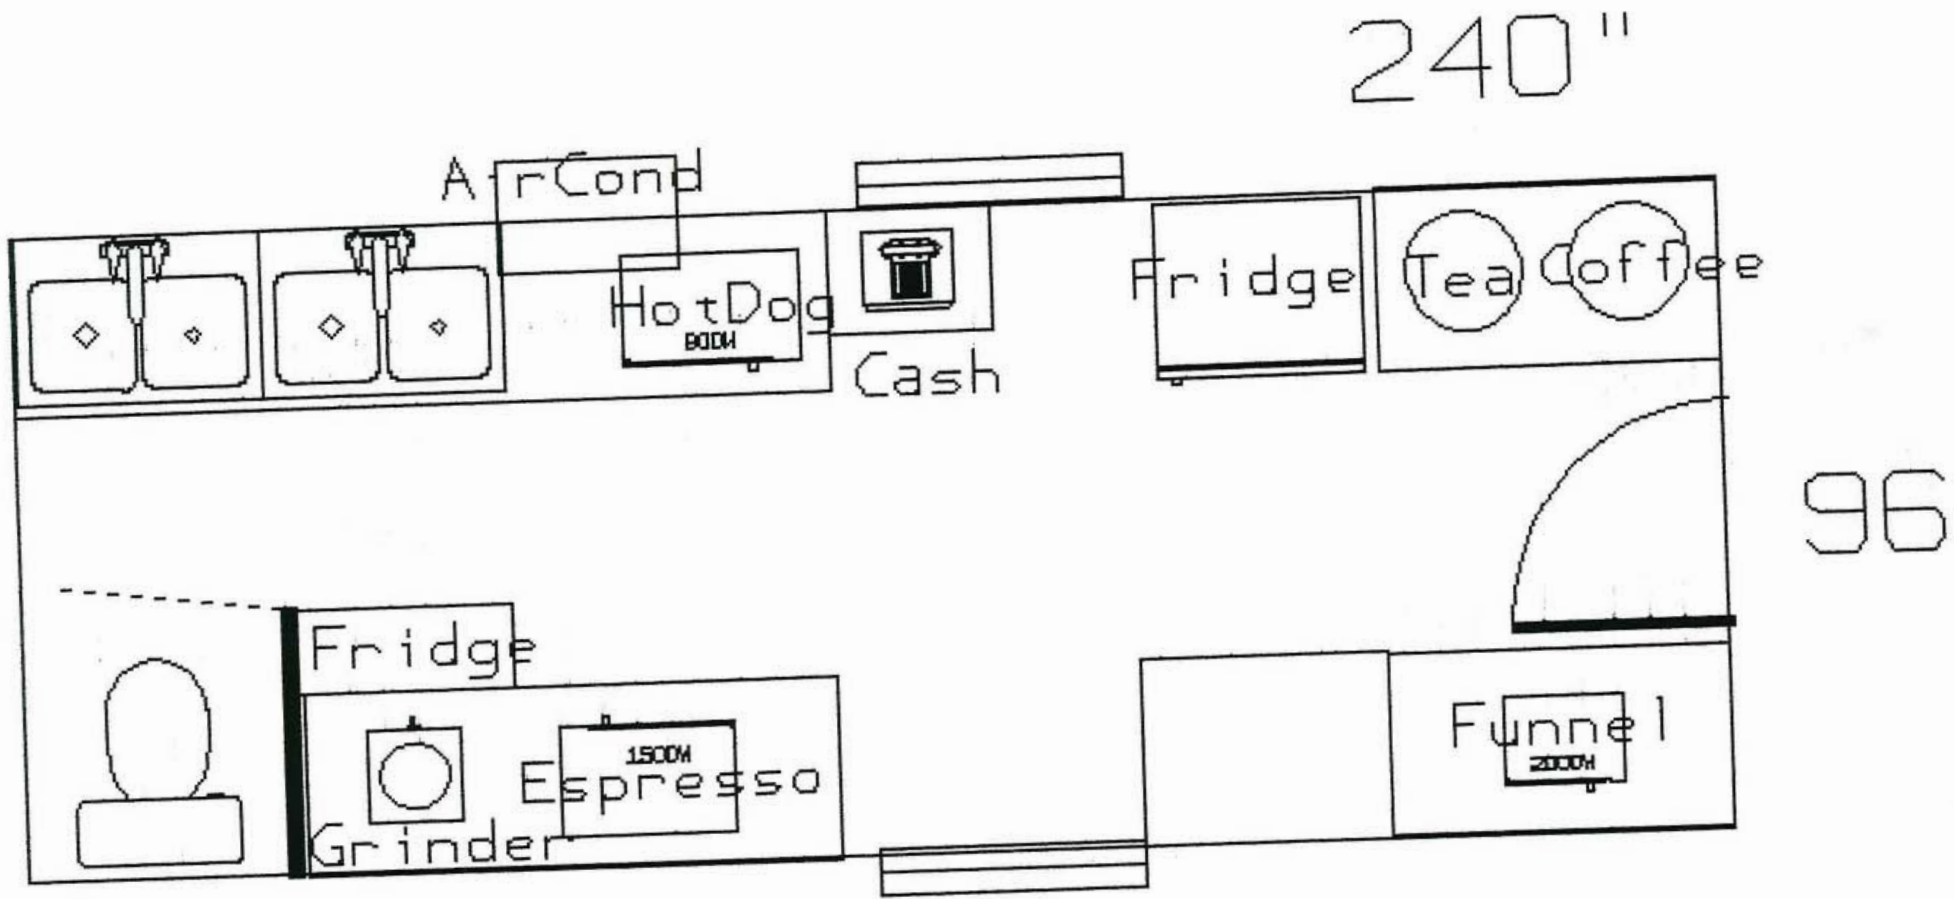

UNIQUE "COFFEE CART" FOOD KIOSK

For Sale

Caveman Coffee | 8' x 20' Portable Food Kiosk

- Self-contained, double drive-thru or walk-up windows
- Can be permanently mounted or put on trailer
- Perfect for fairs, festivals, or shopping center kiosks
- Full kitchen meets codes, includes toilet
- Long list of equipment including 10,000 Watt generator
- Includes Dodge motor home and Ford one ton dually to tow
- Best of all if you don't like your location...just move
- Valued at \$45,000 - MAKE OFFER!

Floor Plan

Equipment List

CAVEMAN COFFE SHOP

High quality construction by expert craftsmen
 All exterior surfaces insulated with R-13 batts
 2 axle,4 wheel steel trailer frame
 4 new ST225/75R15 trailer tires,May 2010
 White vinyl lap siding
 Steel door with Shlage lock
 Interior walls and ceiling covered with white Melemine
 for easy cleanup
 50 gallon waste water tank
 40 gallon fresh water tank
 110VAC to 12VDC converter for fresh water pump
 2 Stainless Steel 2 bay sinks with 2 Chrome faucets
 Porcelain toilet stool with white folding door
 1500 Watt Fan Forced Heater with thermostatic control
 2-4040 side slider windows with 2 walkup counters
 100 amp 220 VAC electrical service
 3-2 tube flourescent light with unbreabable covers
 4 outside floodlights with yellow CFL bulbs